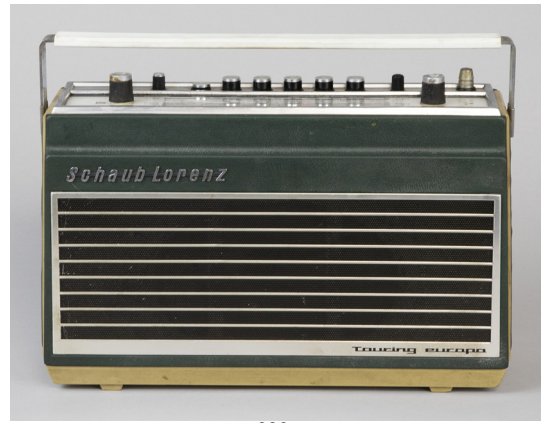

229

	kavel	Inzet
228	PHILIPS, Radio, Wood, Plastic lid, Brown, Portable, Band recorder, H 150 x L 405 x D 295 mm, Netherlands, 1970, € 100 – 150 PHILIPS, Radio, Bois, Couvercle plastique, Wood, Plastic lid, Brown, Portable, Band recorder, H 150 x L 405 x D 295 mm, Netherlands, 1970, € 100 – 150	5
229	SCHAUB LORENZ, Radio, Vinyl, Green, Plexiglass dial, Portable, H 190 x L 295 x D 100 mm, Germany, 1960, € 80 – 140 SCHAUB LORENZ, Radio, Vinyl, Vert, Clavier plexiglass, Portable, H 190 x L 295 x D 100 mm, Allemagne, 1960, € 80 – 140	5