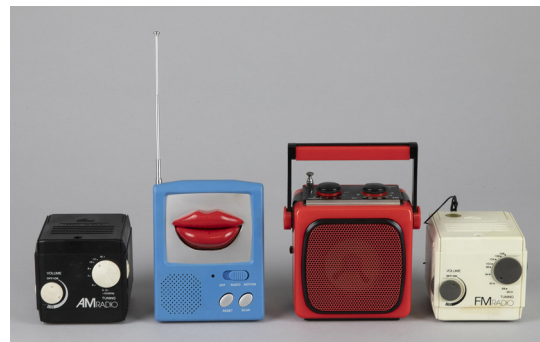

289

288 BELSON, REALISTIC, HEMISFAIR, Four transistor radios, BELSON, BR 270 L, REALISTIC, Green, HEMISFAIR, WCF, No brand, Yellow, 1970 - 1980, € 50 - 100 5
BELSON, REALISTIC, HEMISFAIR, Quatre radios transistor, BELSON, BR 270 L, REALISTIC, Vert, HEMISFAIR, WCF, Sans marque, Jaune, 1970 - 1980, € 50 - 100

289 Four transistor radios, Plastic, Red, Red lips on blue, Black cube, White, € 50 - 150 5
Quatre radios transistor, Plastique, Rouge, Lèvres rouge sur bleu, Cube noir, White, € 50 - 150